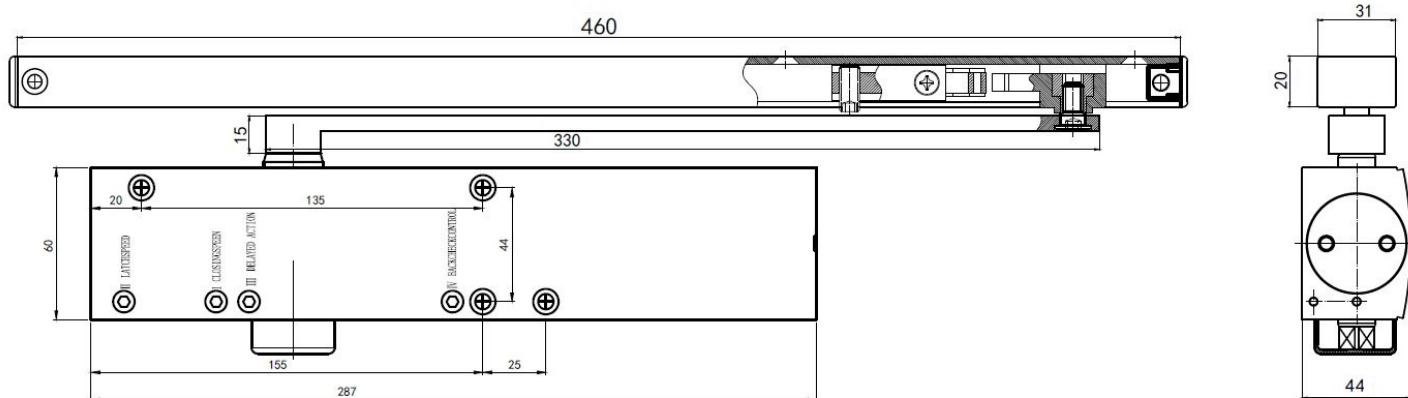

## Description:

Door Closer DC893S EN 2-4 Silver, 40-150 Kg, 4 Valves Adjust -ment, W/Latch and Closing Speed, Back Check & Time Delay

## Item number:

17.87.189-0

Units	Box	Carton	HS Code	Barcode
Pcs.	1	10	8302600090	
				5704866439480